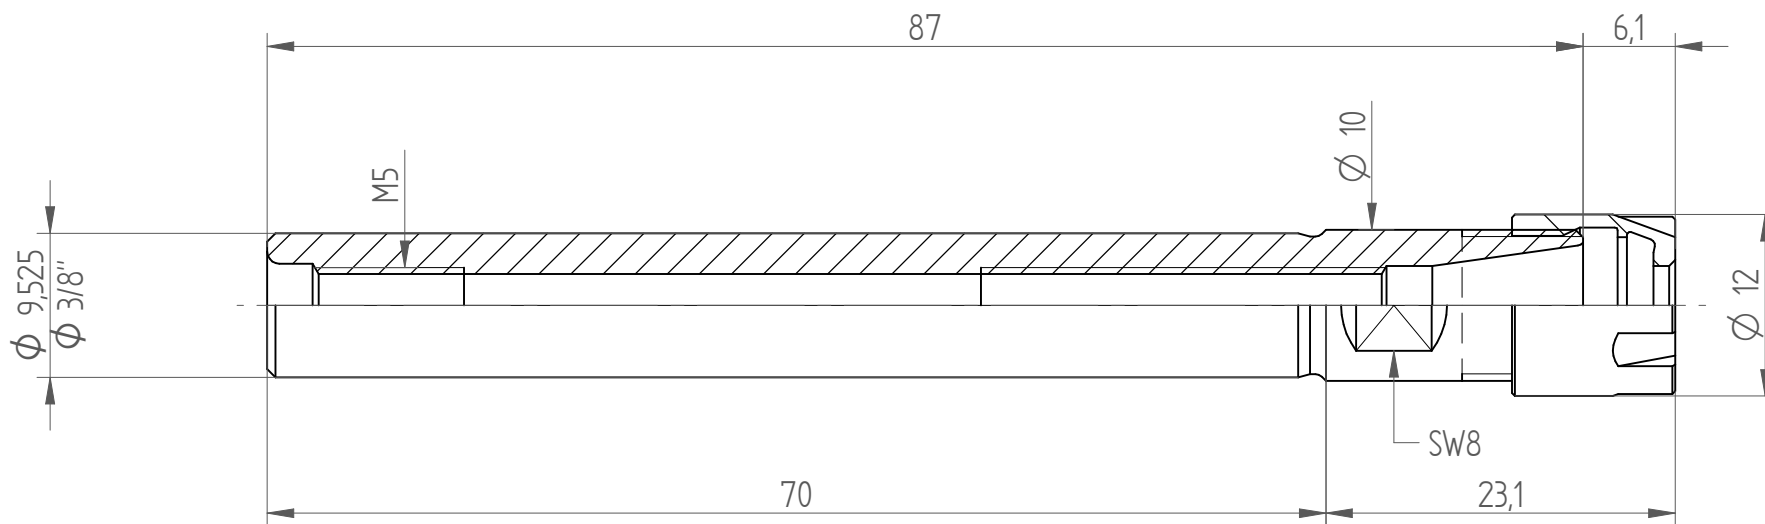

Swiss
Precision
Tools

REGO-FIX®

REGO-FIX AG
Obermattweg 60
4456 Tenniken / Switzerland

Phone +41 61 976 14 66
Fax +41 61 976 14 14
www.rego-fix.com

This is a non controlled copy. All information given herein are subject to change without notice

The information given herein has been carefully checked and is believed to be correct. REGO-FIX, however, assumes no responsibility or liability for any errors, inaccuracies or omissions that may appear in this drawing

This document is subject to copyright laws. No part of this document may be reproduced or transmitted in any form or any means, electronic or mechanic, for any purpose, without the express written permission of REGO-FIX

Type : CYL3/8"x070_ER8M
Part No. : 260920841
Date : 10.02.2015
Scale : 2:1